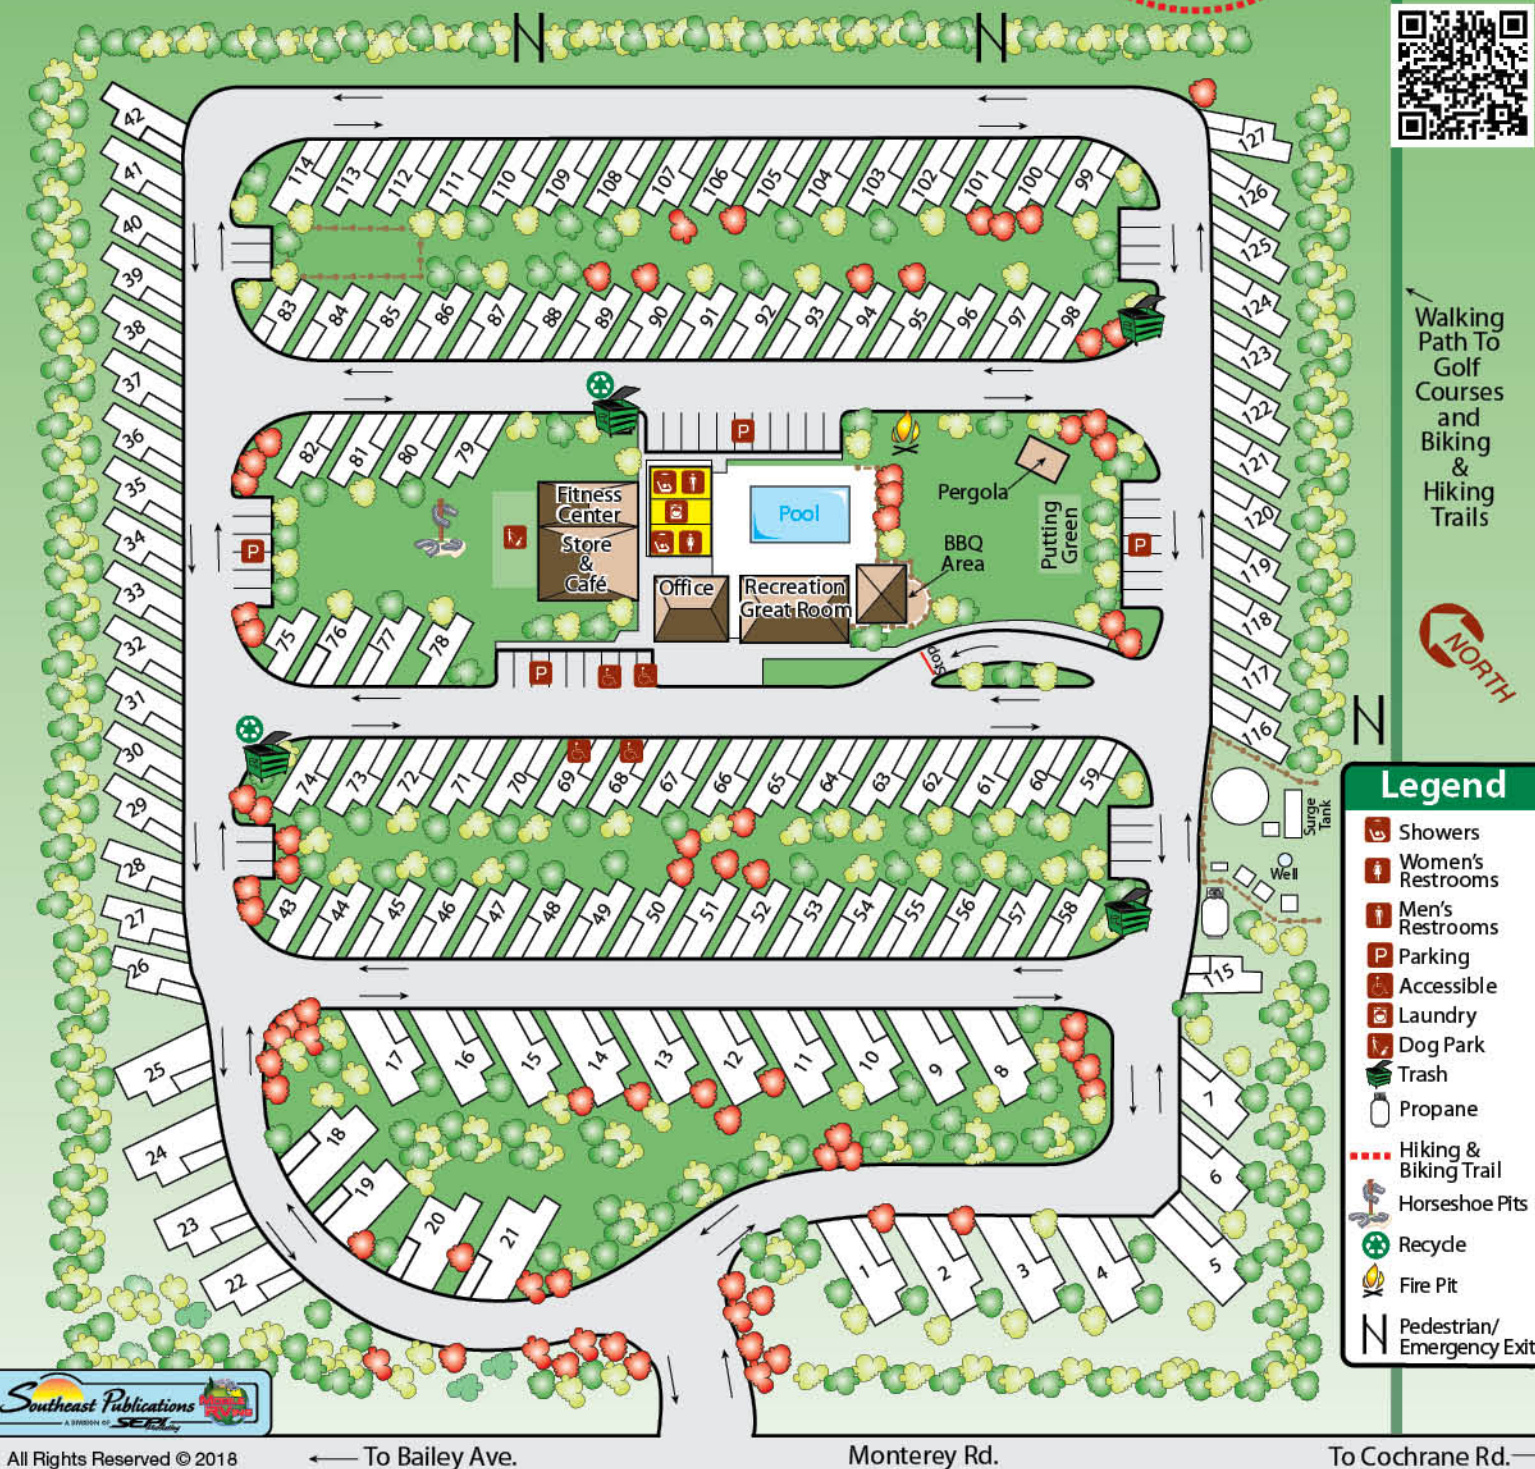

"THE BEST OF WORLDS"

A Magnificent Valley Setting with Access to Everything in the San Francisco Bay Area

On The Premises...

- 127 Deluxe and Premium Sites
- 20/30/50/100 Amps
- Wi-Fi
- Satellite TV
- Clubhouse & Entertainment Center
- Large Salt Water Pool and Spa with Terraces
- Market
- Recycling and Trash Pick-Up at Your Site
- Pet Park
- Pet Sitting, Walking, and Overnight Care
- Outdoor Games & Putting Green
- Propane
- Laundry
- Fitness Center
- Resort Events and Activities
- Fire Pit
- Chemical-Free Lawn and Gardens
- Coffee

Sun.-Thurs. 8:00 am-9:00 pm • Fri. & Sat. 8:00 am-10:00 pm

INFORMATION

Making Your Stay an Enjoyable and Safe One for Everyone

Emergency Number: Call 911 for Fire, Police or Ambulance.

- Laundry quarters are available in the office.
- Speed limit: 5 MPH
- The clubhouse, restrooms and laundry are non-smoking areas.
- Pets must be leashed when not in the owner's RV and at all times must be under the owner's control. Noisy or vicious pets are not allowed. Pet's waste must be properly disposed of by the owner or you may be asked to leave the park.
- Children under 16 years of age must be under adult supervision.
- As a safety precaution the spa and fitness center is adult only. Children under 16 must be under adult supervision.
- Quiet Hours are from 10 PM to 8 AM.

Mike and Elaine Hamilton (Owners) and The Host Team

Printed On Recycled Paper

- ### Legend
- Showers
 - Women's Restrooms
 - Men's Restrooms
 - Parking
 - Accessible
 - Laundry
 - Dog Park
 - Trash
 - Propane
 - Hiking & Biking Trail
 - Horseshoe Pits
 - Recycle
 - Fire Pit
 - Pedestrian/Emergency Exit

All Rights Reserved © 2018

Follow the fun!

VisitGilroy

1

Plan your great Gilroy getaway at VisitGilroy.com

GILROY PREMIUM OUTLETS

- Incredible RV Outlet Prices!
- MASSIVE Indoor RV Showroom
- America's Most Popular RV Brands
- Over 500 Units in Stock on 15+ Acres
- Huge Parts & Accessories Store
- Largest Service Center with 24 workstations within 100 miles